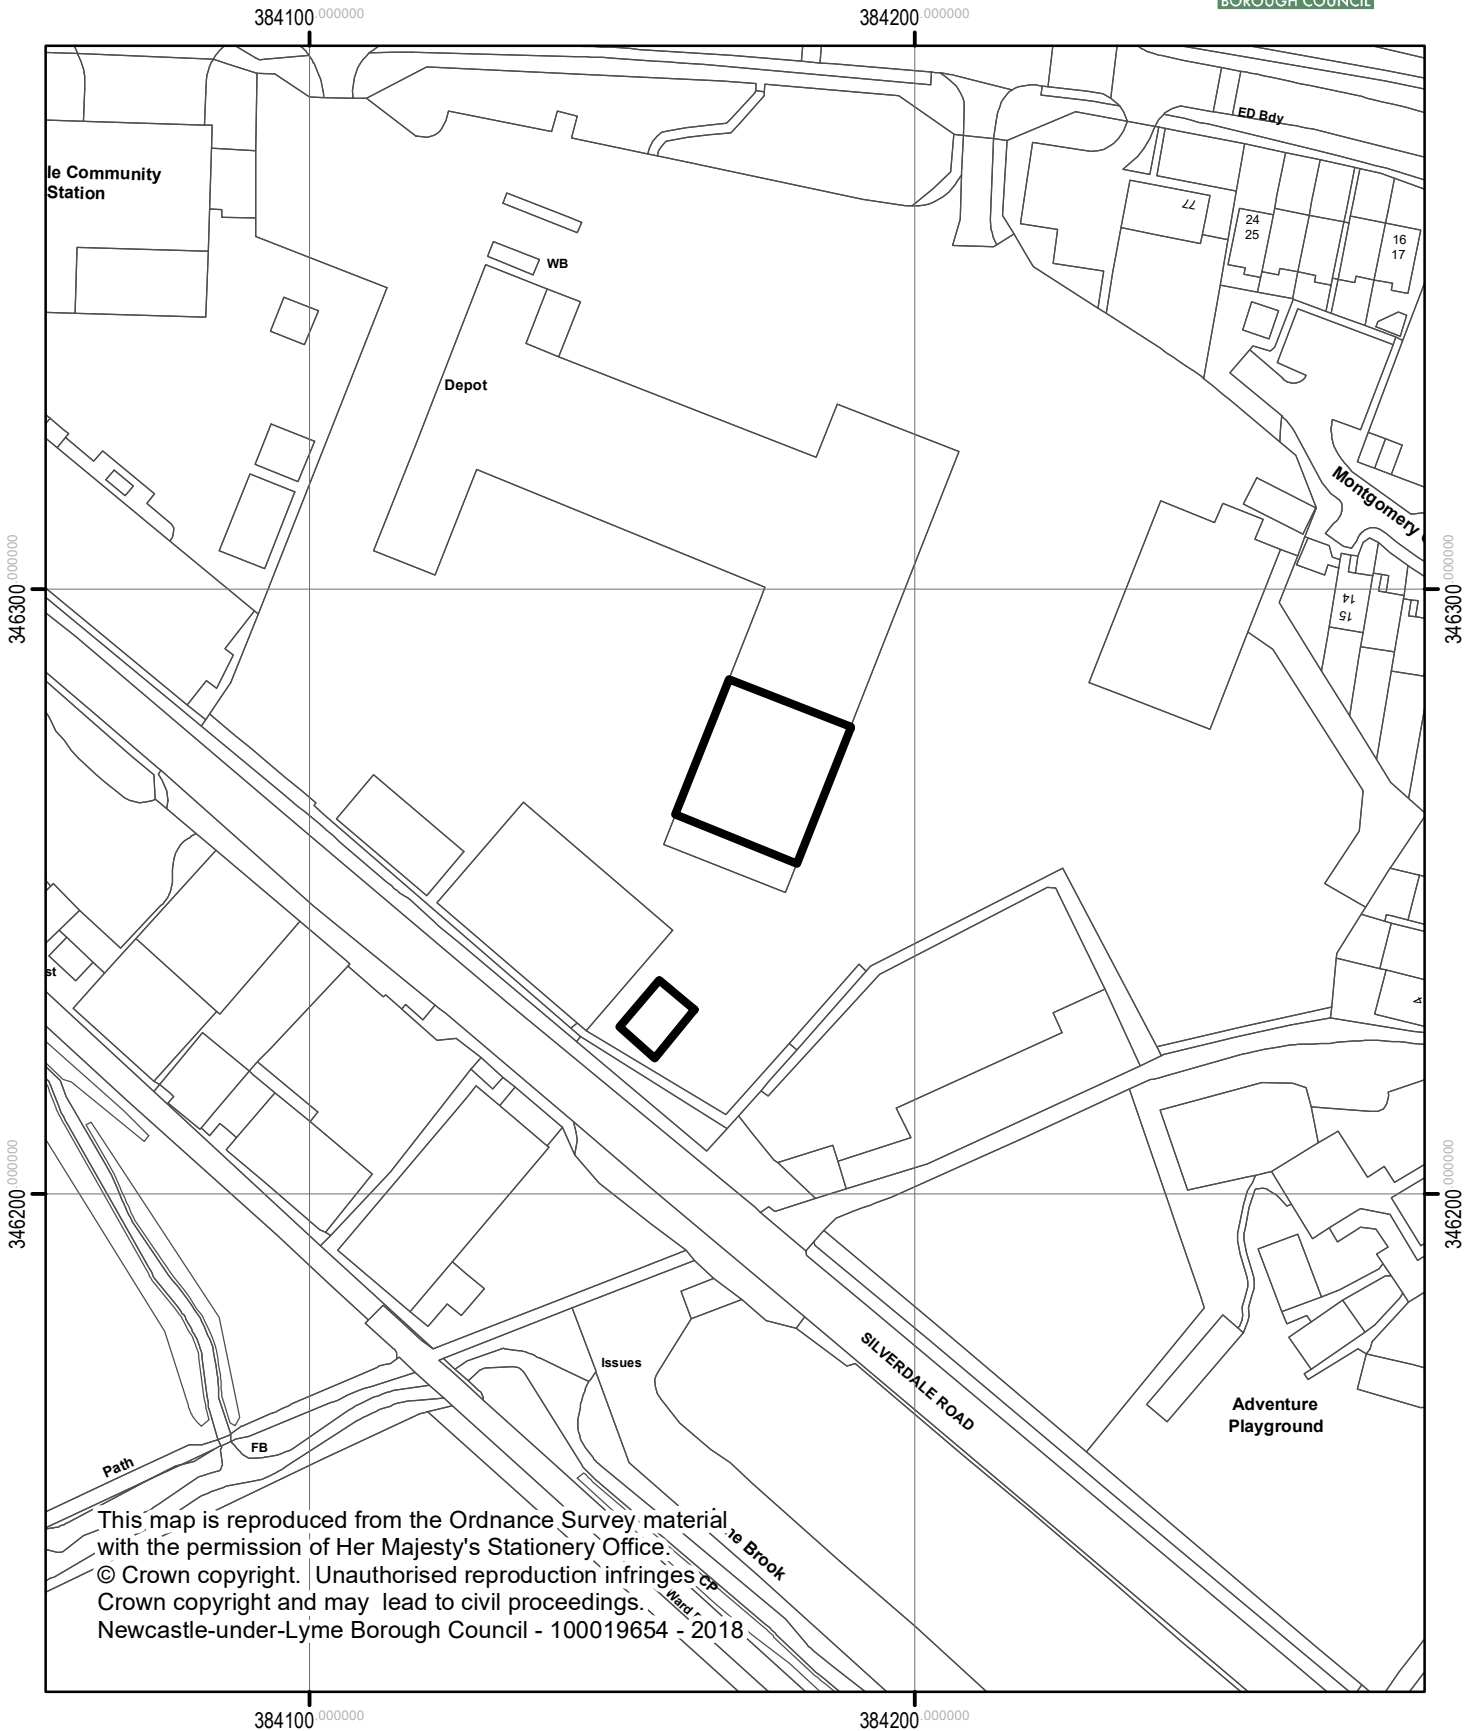

Newcastle-under-Lyme Borough Council Depot
Knutton Lane, Knutton, ST5 2SL

This map is reproduced from the Ordnance Survey material with the permission of Her Majesty's Stationery Office.
© Crown copyright. Unauthorised reproduction infringes Crown copyright and may lead to civil proceedings.
Newcastle-under-Lyme Borough Council - 100019654 - 2018